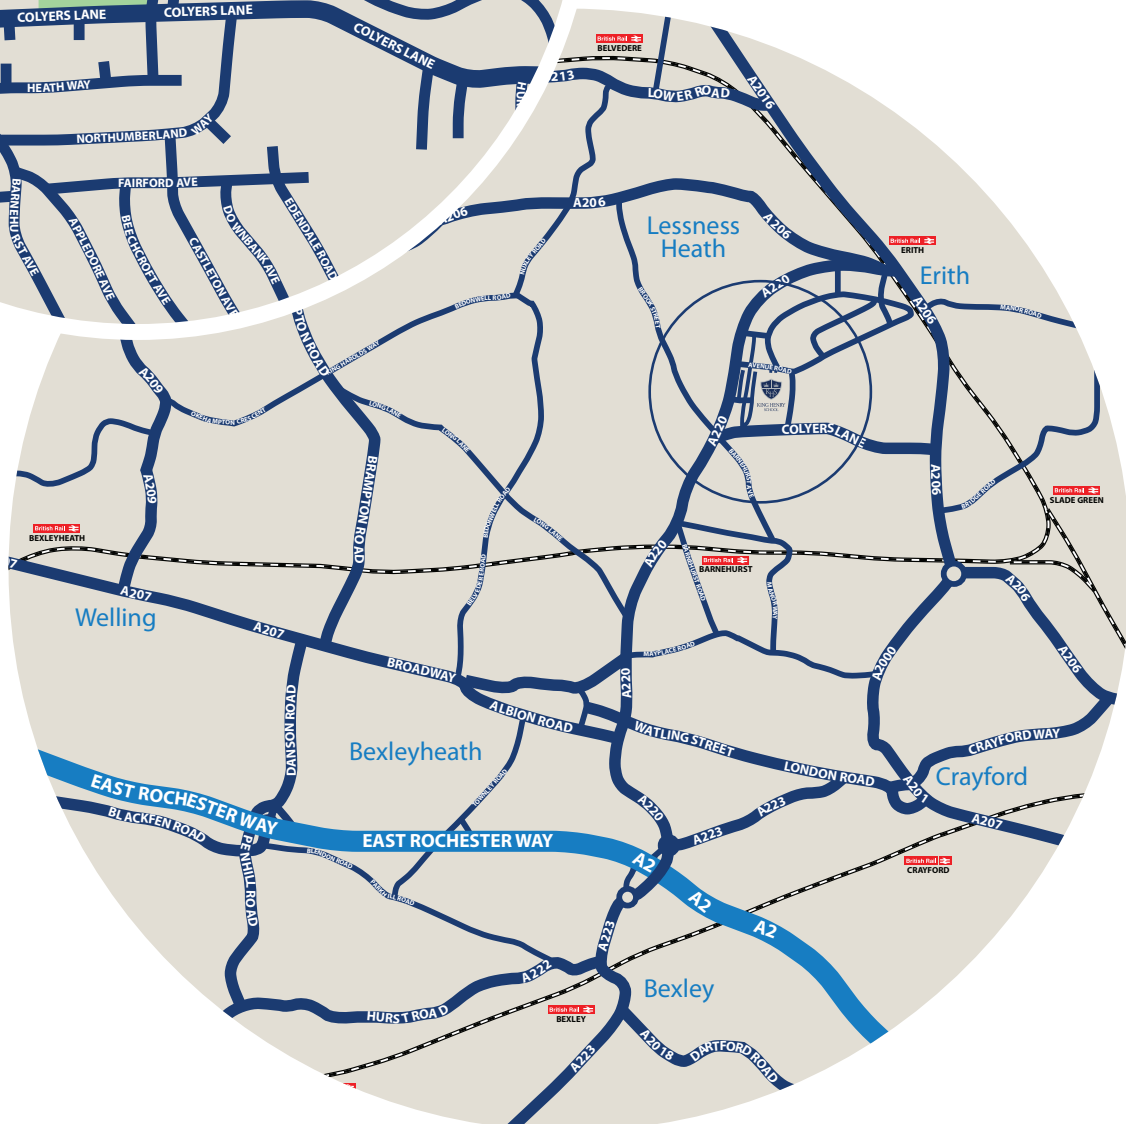

King Henry School Location Map

KING HENRY SCHOOL

King Henry School is situated in Avenue Road, Erith, just off the A220.

If using public transport, the nearest bus routes to the school are:

- 99 from Bexleyheath & Woolwich
- 229 from Sidcup & Thamesmead
- 428 from Bluewater
- 469 from Woolwich Common
- B12 from Joydens Wood

If coming by train, the nearest stations are Barnehurst and Erith.

Address: King Henry School, Avenue Road, Erith, Kent, DA8 3BN.

Tel: 01322 348231 | **Fax:** 01322 351528 | **Email:** info@kinghenry.org.uk | **Web:** www.kinghenry.org.uk